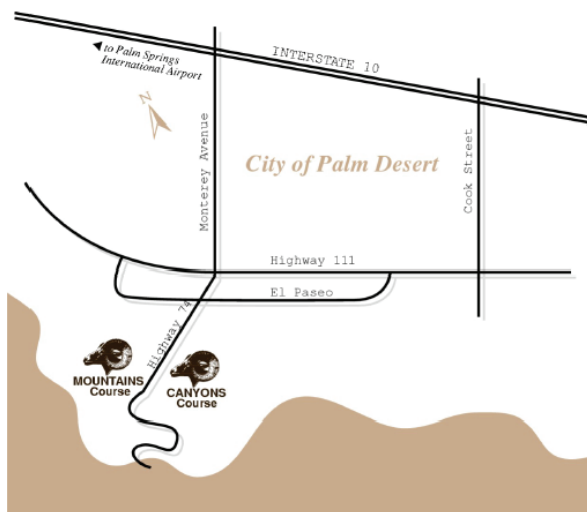

Golf Course Direction: BGHORN Golf Club

255 Palowet Drive, Palm Desert, CA 92260 (760)773-2468

From the 10 freeway, exit Monterey, go south past Highway 111. Monterey becomes Highway 74. Big Horn is on the right, approximately 3 miles once you cross Highway 111

Hotel Direction:

Rancho La Palmas Marriott Resort & Spa

41000 Bob Hop Drive, Rancho Mirage, CA 92270 (800)458-8786

Los Angeles - LAX (130mi)

Driving Directions: East on I-10 to Ramon/Bob Hope dr exit. Right onto Ramon, next left onto Bob Hope drive. Four miles to resort.

Ontario - ONT

Driving Directions: East on I-10 to Ramon rd/Bob Hope dr exit. Right onto Ramon, next left onto Bob Hope drive. Four miles to resort.

From Hotel to BIGHORN direction:

A: 41000 Bob Hope Dr, Rancho Mirage, CA 92270-4416

1: Start out going SOUTH on BOB HOPE DR toward ELEANORA LN. 0.5 mi

2:  Turn LEFT onto CA-111 S. 1.6 mi

3:  Turn RIGHT onto PINES TO PALMS HWY/CA-74 W. 3.2 mi

4:  Turn RIGHT onto PALOWET DR. 0.1 mi

5:  End at 255 Palowet Dr Palm Desert, CA 92260-7326