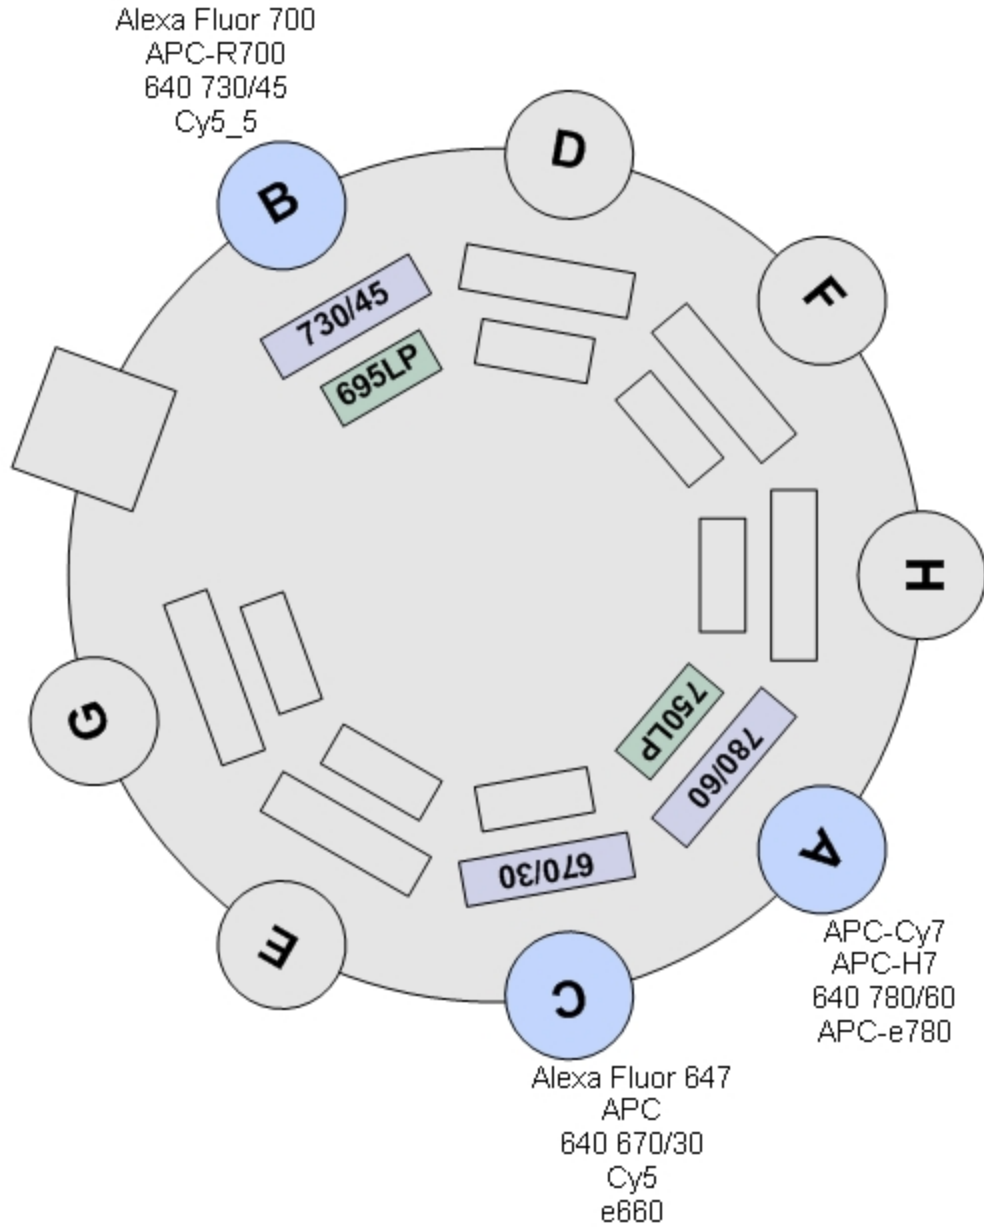

Violet Laser  
(405nm)

YG Laser  
(561nm)

Red Laser  
(640nm)

UV Laser  
(355nm)

Alexa Fluor 350  
DAPI  
Hoechst  
Hoechst Blue  
\*BUV496  
355 450/50...

Comments:

100mW for 405, 488, 561 & 640  
60mW for UV(355)