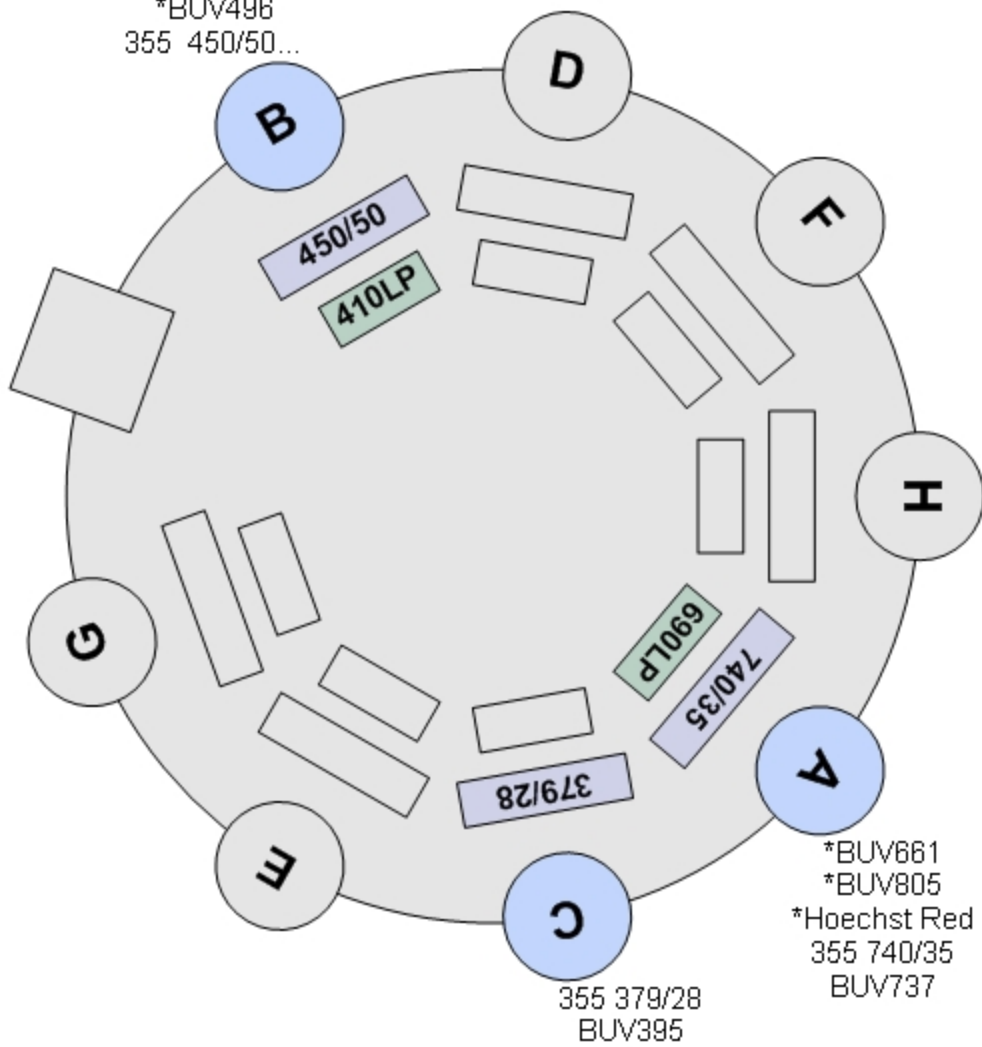

Violet Laser  
(405nm)

YG Laser  
(561nm)

Red Laser  
(640nm)

UV Laser  
(355nm)

Alexa Fluor 350  
DAPI  
Hoechst  
Hoechst Blue  
\*BUV496  
355 450/50...

Comments:

100mW for 405, 488, 561 & 640  
60mW for UV(355)