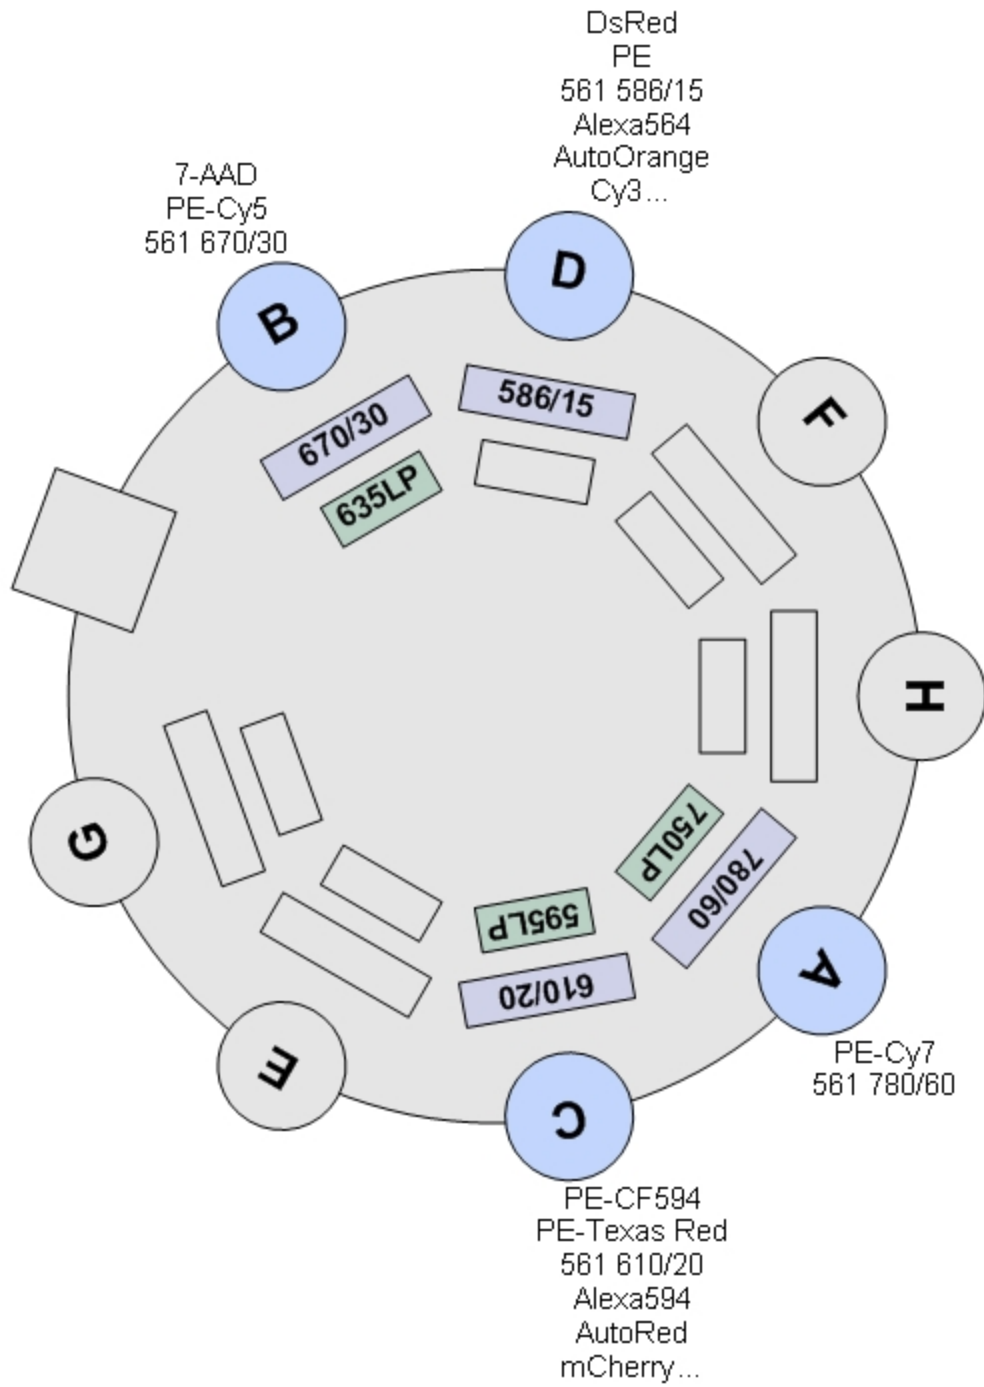

Violet Laser  
(405nm)

YG Laser  
(561nm)

Red Laser  
(640nm)

UV Laser  
(355nm)

Alexa Fluor 350  
DAPI  
Hoechst  
Hoechst Blue  
\*BUV496  
355 450/50...

Comments:

100mW for 405, 488, 561 & 640  
60mW for UV(355)