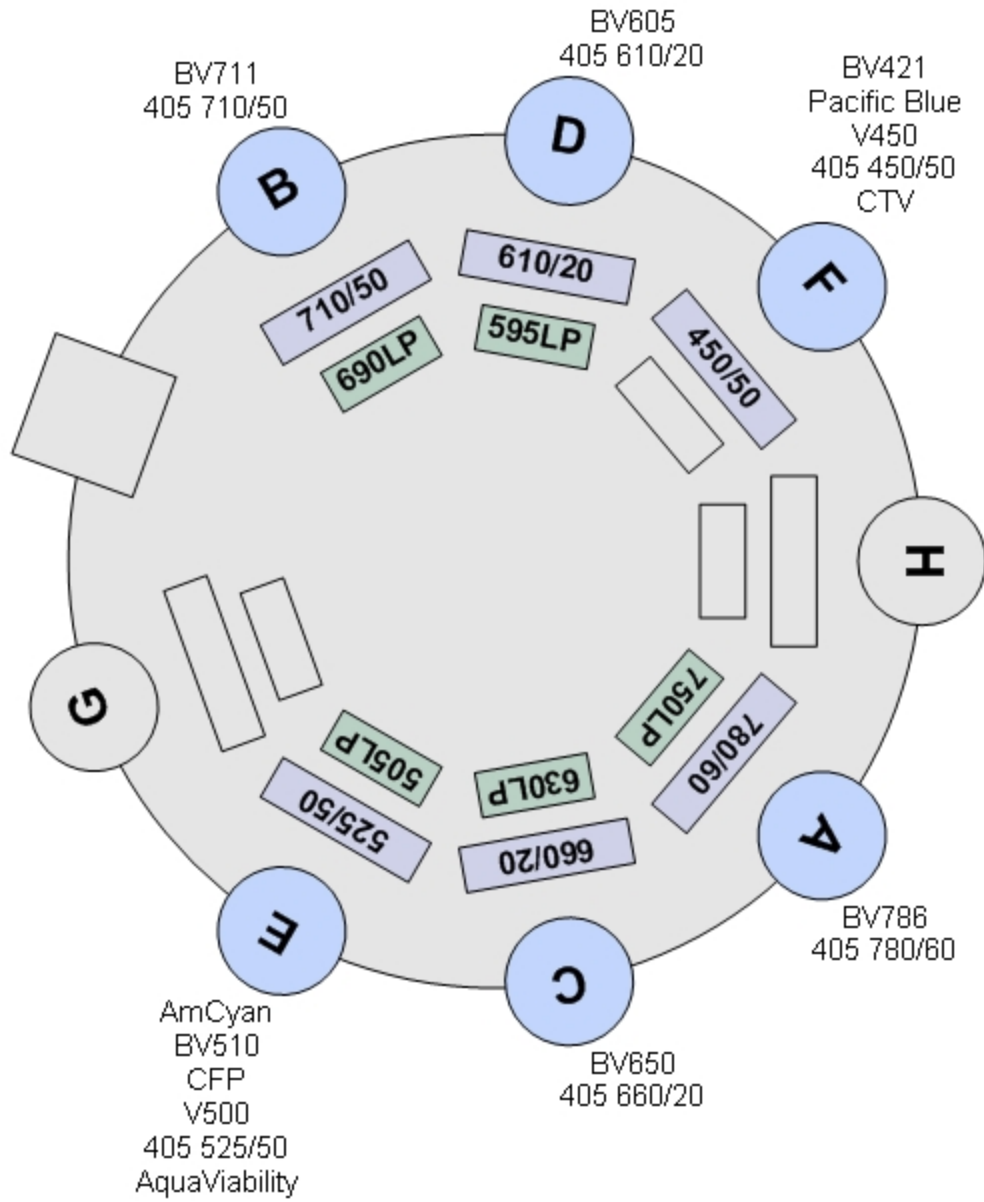

Violet Laser  
(405nm)

YG Laser  
(561nm)

Red Laser  
(640nm)

UV Laser  
(355nm)

Alexa Fluor 350  
DAPI  
Hoechst  
Hoechst Blue  
\*BUV496  
355 450/50...

Comments:

100mW for 405, 488, 561 & 640  
60mW for UV(355)