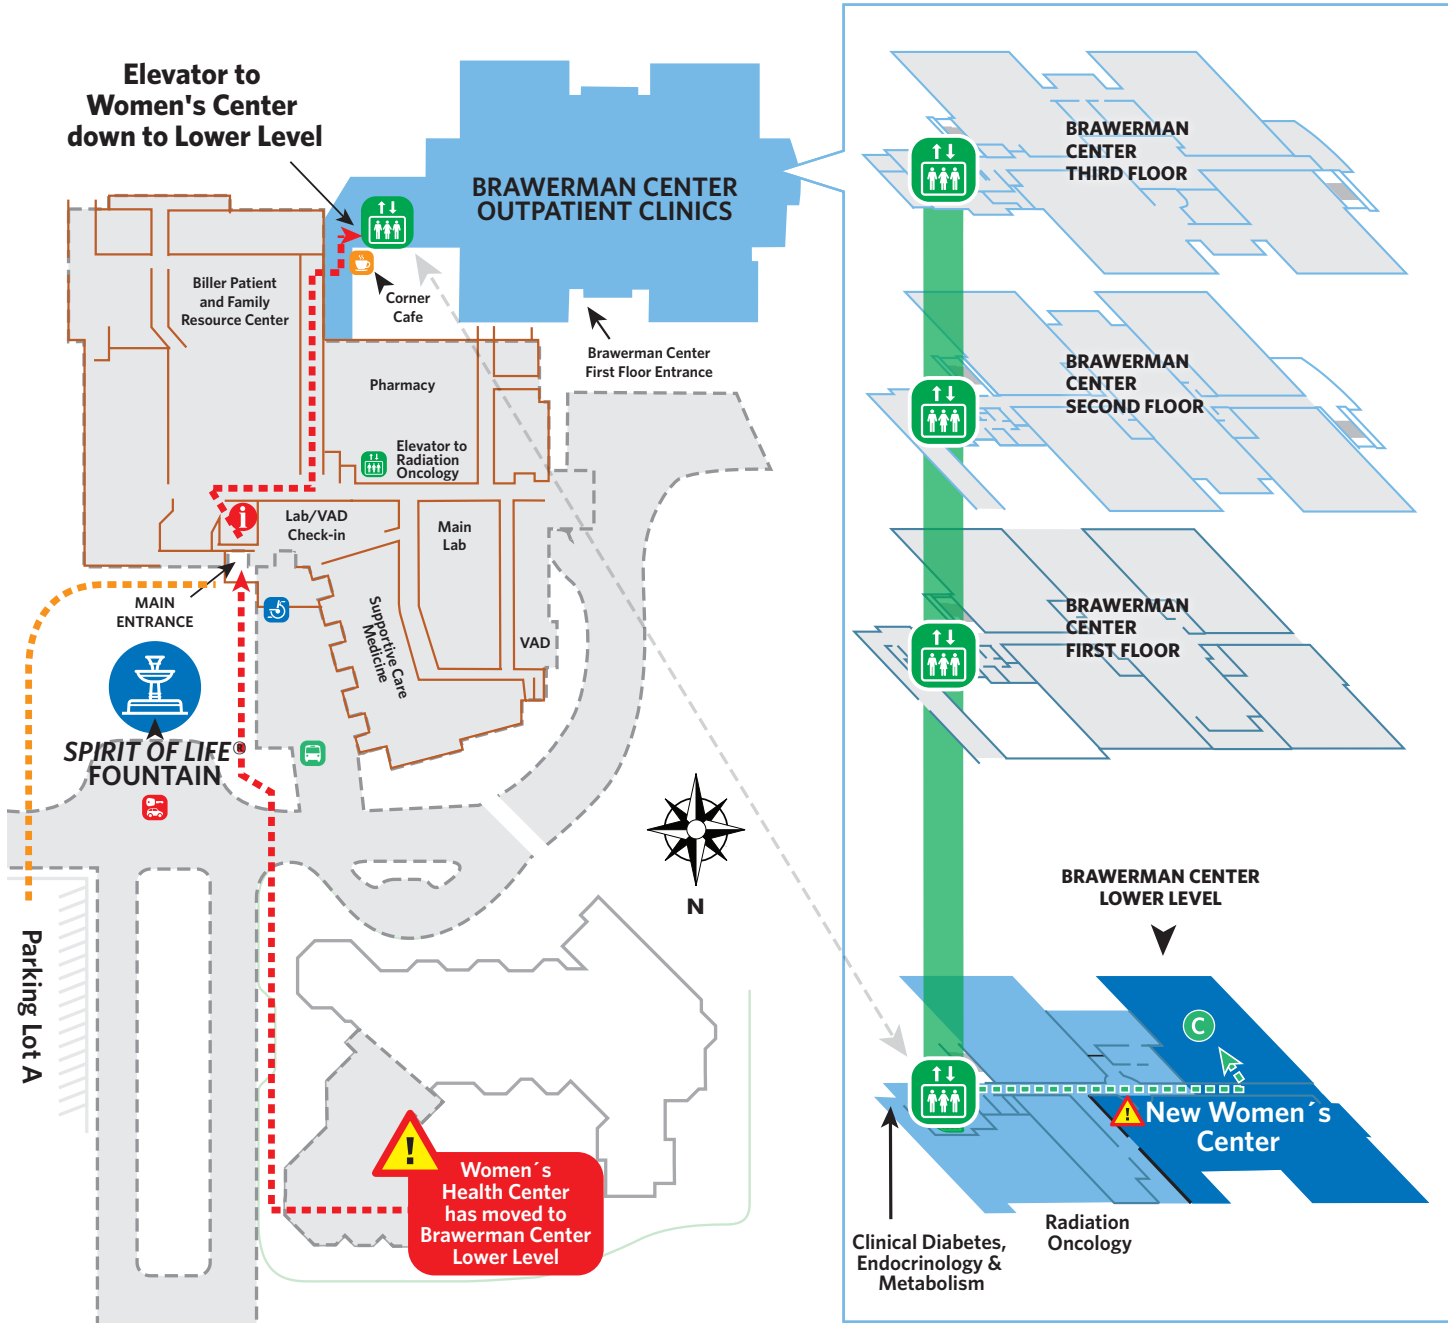

# WOMEN'S CENTER RELOCATION

## WOMEN'S CENTER HAS MOVED FROM FAMILIAN TO THE LOWER LEVEL OF BRAWERMAN CENTER.

- ■ ■ To access Women's Center through Main Entrance, follow red dotted line path on the map to the elevators near the Corner Cafe.
- ■ ■ To access Women's Center on the Lower Level from 1st, 2nd, and 3rd floor Brawerman Center, take designated elevators to Lower Level then exit to the right and continue west down the hallway following the green dotted line path on the map to check in at the new Women's Center.

	SPIRIT OF LIFE® FOUNTAIN
	ELEVATOR
	INFORMATION DESK
	WALKING PATH FROM PARKING LOT A
	CHECK-IN
	TRAM STOP
	VALET PARKING
	WHEELCHAIRS