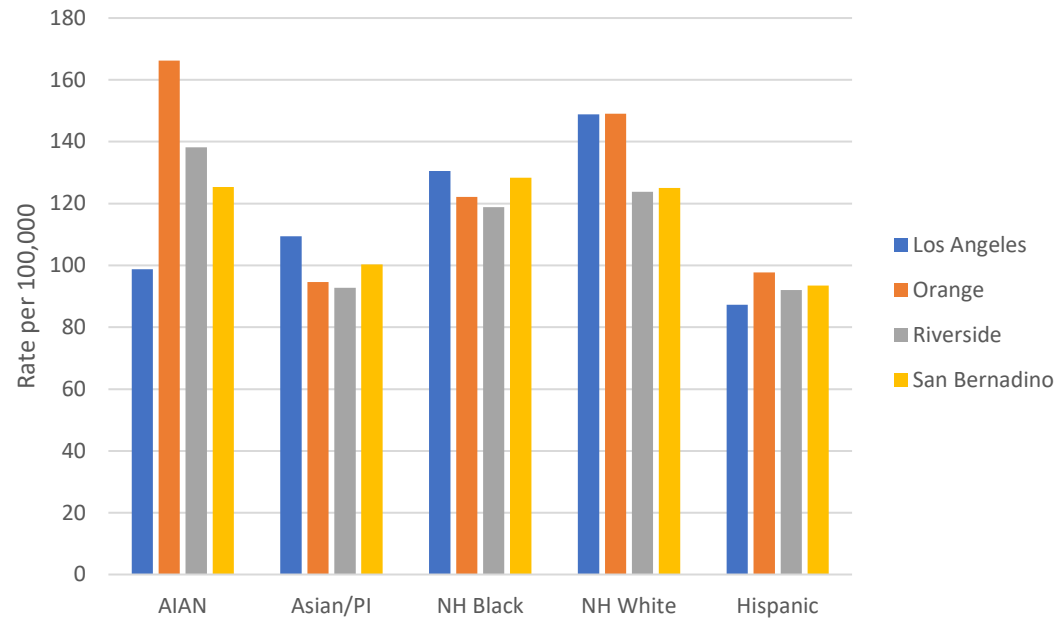

Breast Cancer Rates for Female by Race/Ethnicity, in COH Catchment

Breast Cancer **Incidence** Rate for **Female**, by Race/Ethnicity, in City of Hope Catchment

Breast Cancer **Mortality** Rate for **Female**, by Race/Ethnicity, in City of Hope Catchment

Breast Cancer Rates, for Female by Race/Ethnicity, by COH Catchment Counties

Breast Cancer **Incidence** Rate for **Female**, by Race/Ethnicity, in 4 Counties

Breast Cancer **Mortality** Rate for **Female**, by Race/Ethnicity, in 4 Counties