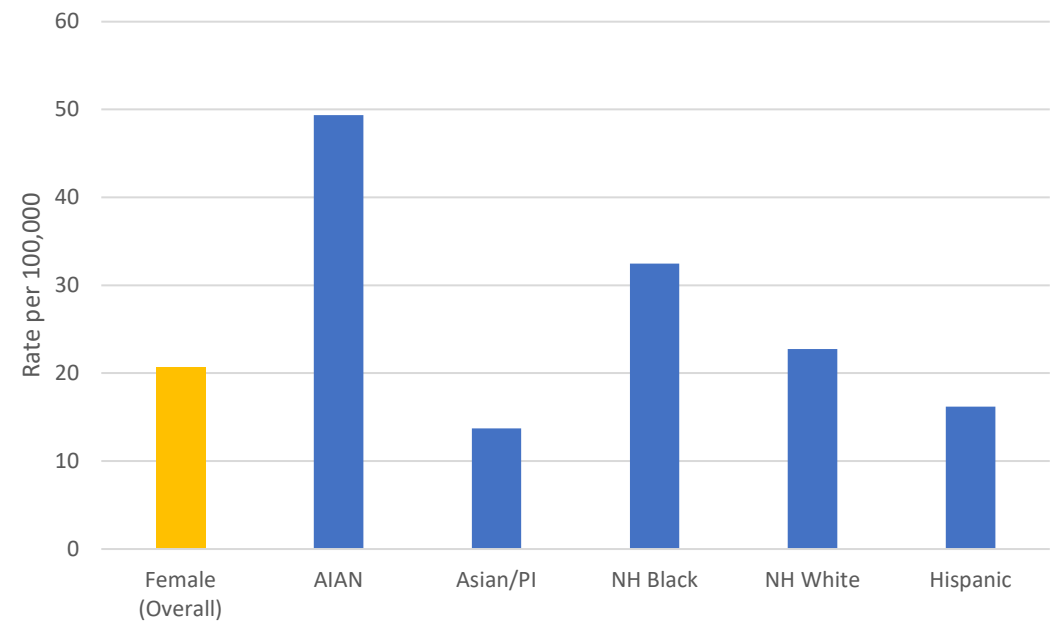

Breast Cancer Rates for Female by Race/Ethnicity, in COH Catchment

Breast Cancer **Incidence** Rate for **Female**, by Race/Ethnicity, in City of Hope Catchment

Breast Cancer **Mortality** Rate for **Female**, by Race/Ethnicity, in City of Hope Catchment

Breast Cancer Rates, for Female by Race/Ethnicity, by COH Catchment Counties

Breast Cancer **Incidence** Rate for **Female**, by Race/Ethnicity, in 4 Counties

Breast Cancer **Mortality** Rate for **Female**, by Race/Ethnicity, in 4 Counties