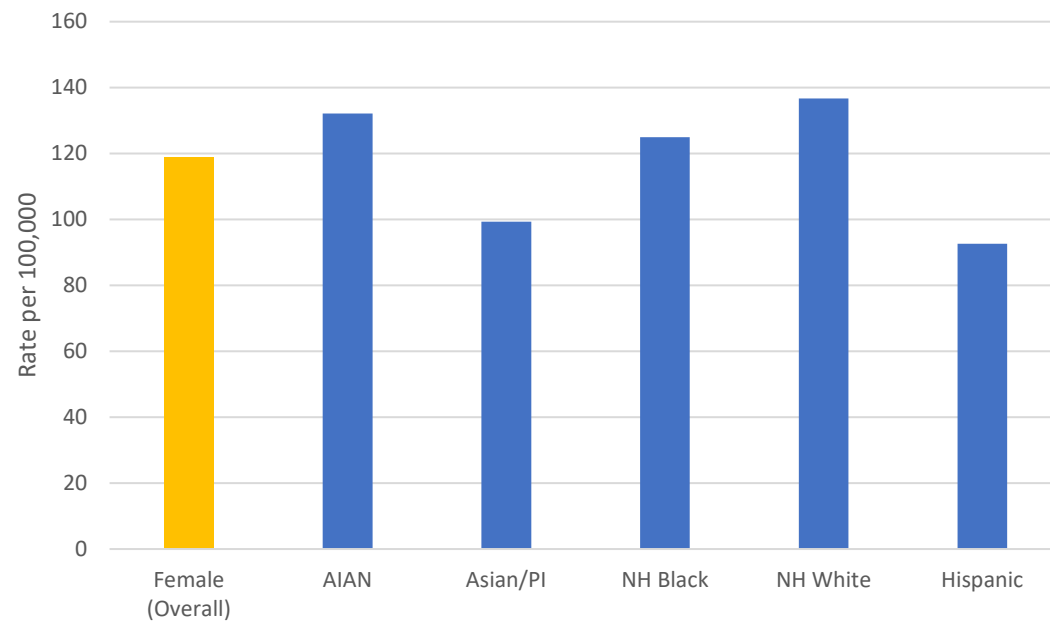

Breast Cancer Rates for Female by Race/Ethnicity, in COH Catchment

Breast Cancer **Incidence** Rate for **Female**, by Race/Ethnicity, in City of Hope Catchment

Breast Cancer **Mortality** Rate for **Female**, by Race/Ethnicity, in City of Hope Catchment

Breast Cancer Rates, for Female by Race/Ethnicity, by COH Catchment Counties

Breast Cancer **Incidence** Rate for **Female**, by Race/Ethnicity, in 4 Counties

Breast Cancer **Mortality** Rate for **Female**, by Race/Ethnicity, in 4 Counties