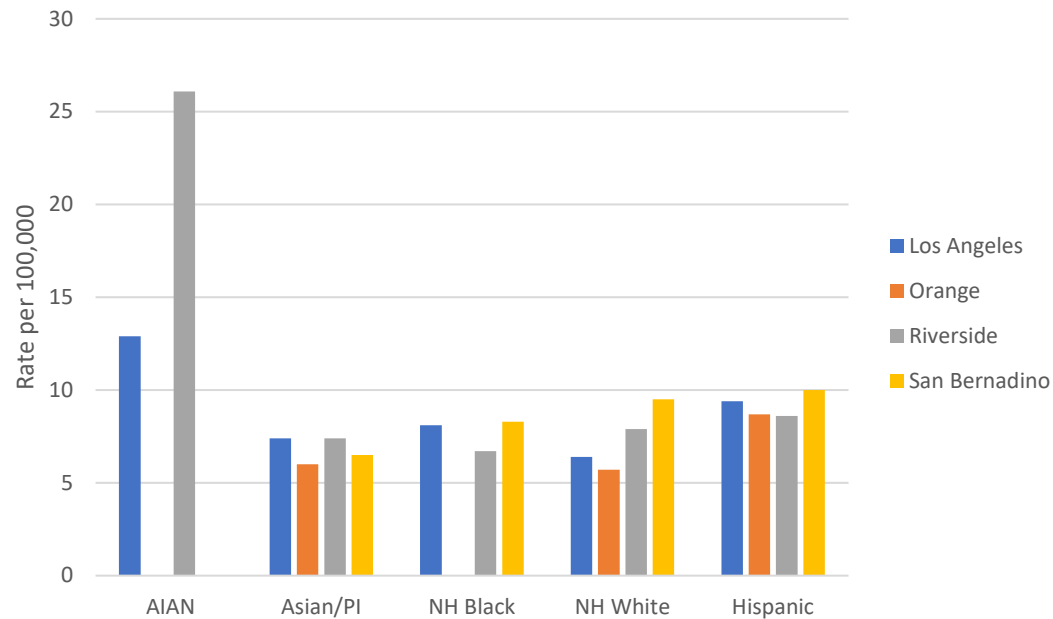

# Cervical Cancer Rates, for Female by Race/Ethnicity, by COH Catchment Counties

Cervical Cancer **Incidence** Rate for **Female**, by Race/Ethnicity, in 4 Counties

Cervical Cancer **Mortality** Rate for **Female**, by Race/Ethnicity, in 4 Counties