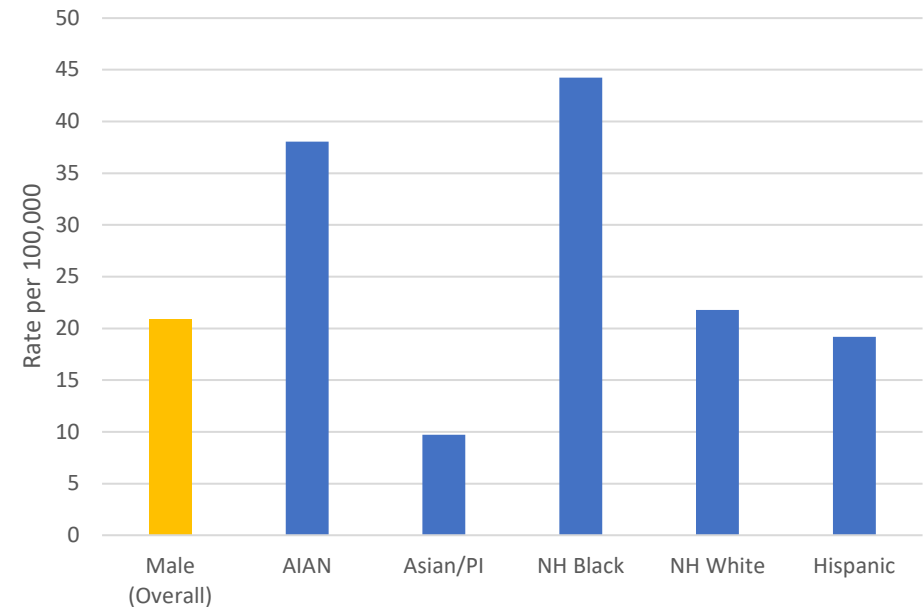

Prostate Cancer Rates, for Male, by Race/Ethnicity, in COH Catchment

Prostate Cancer **Incidence** Rate for **Male**, by Race/Ethnicity, in City of Hope Catchment

Prostate Cancer **Mortality** Rate for **Male**, by Race/Ethnicity, in City of Hope Catchment

Prostate Cancer Rates, for Male by Race/Ethnicity, by COH Catchment Counties

Prostate Cancer **Incidence** Rate for Male, by Race/Ethnicity, in 4 Counties

Prostate Cancer **Mortality** Rate for Male, by Race/Ethnicity, in 4 Counties