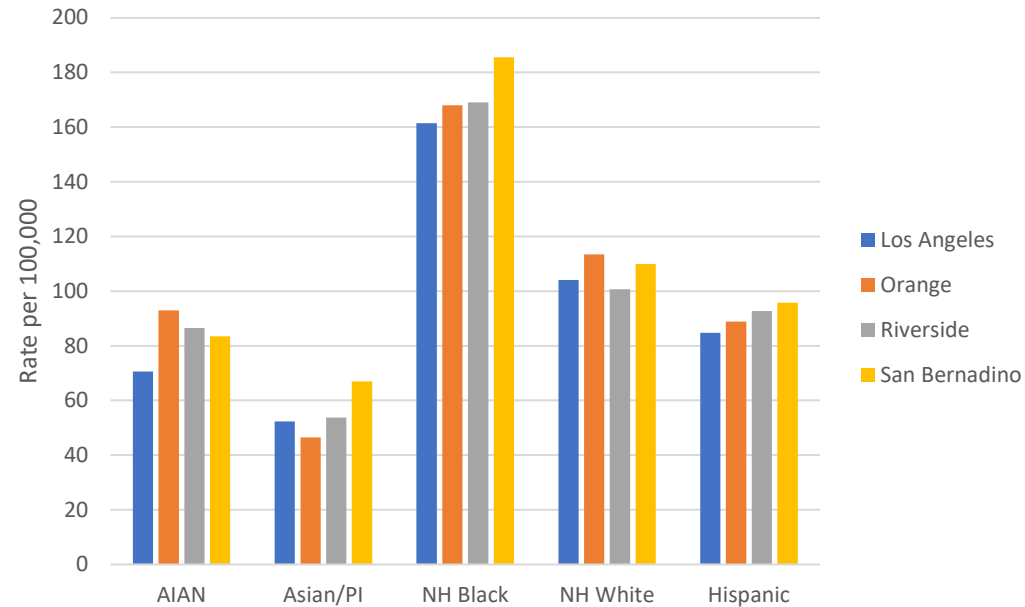

Prostate Cancer Rates, for Male, by Race/Ethnicity, in COH Catchment

Prostate Cancer **Incidence** Rate for **Male**, by Race/Ethnicity, in City of Hope Catchment

Prostate Cancer **Mortality** Rate for **Male**, by Race/Ethnicity, in City of Hope Catchment

Prostate Cancer Rates, for Male by Race/Ethnicity, by COH Catchment Counties

Prostate Cancer **Incidence** Rate for Male, by Race/Ethnicity, in 4 Counties

Prostate Cancer **Mortality** Rate for Male, by Race/Ethnicity, in 4 Counties