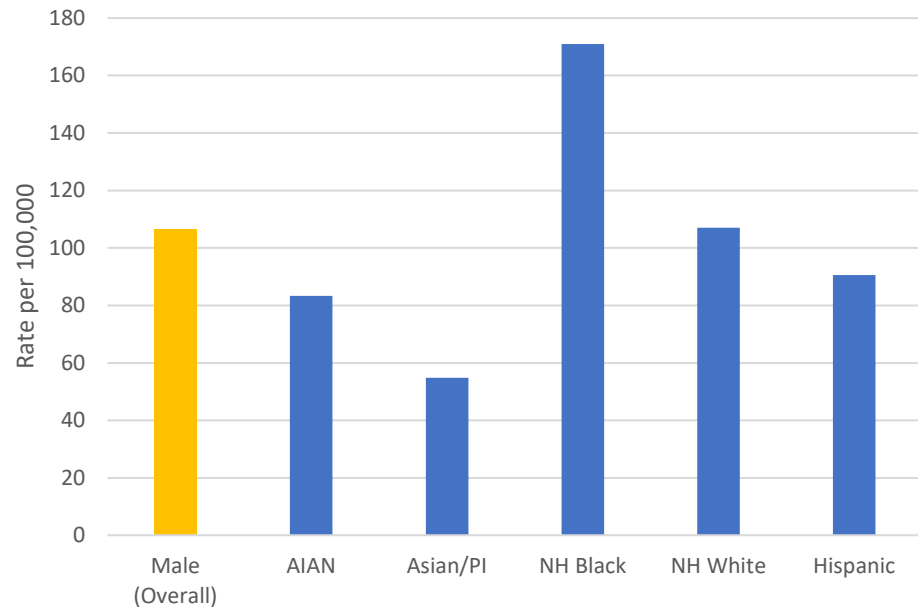

Prostate Cancer Rates, for Male, by Race/Ethnicity, in COH Catchment

Prostate Cancer **Incidence** Rate for **Male**, by Race/Ethnicity, in City of Hope Catchment

Prostate Cancer **Mortality** Rate for **Male**, by Race/Ethnicity, in City of Hope Catchment

Prostate Cancer Rates, for Male by Race/Ethnicity, by COH Catchment Counties

Prostate Cancer **Incidence** Rate for Male, by Race/Ethnicity, in 4 Counties

Prostate Cancer **Mortality** Rate for Male, by Race/Ethnicity, in 4 Counties